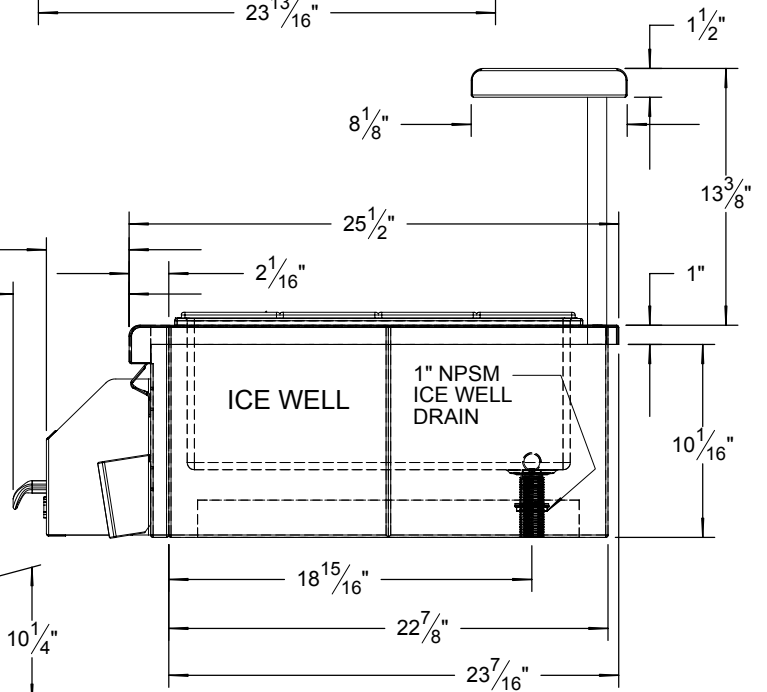

**ADT-24 TYPICAL INSTALLATION**  
(SHOWN WITH OPTIONAL ADSS SERVING SHELF)

**COUNTERTOP CUTOUT REQUIREMENTS**

**NOTE: DRAIN MUST BE PROVIDED FOR ADT-24 PROPER HOOKUP.**

**BULLNOSE NOTCH DETAIL**